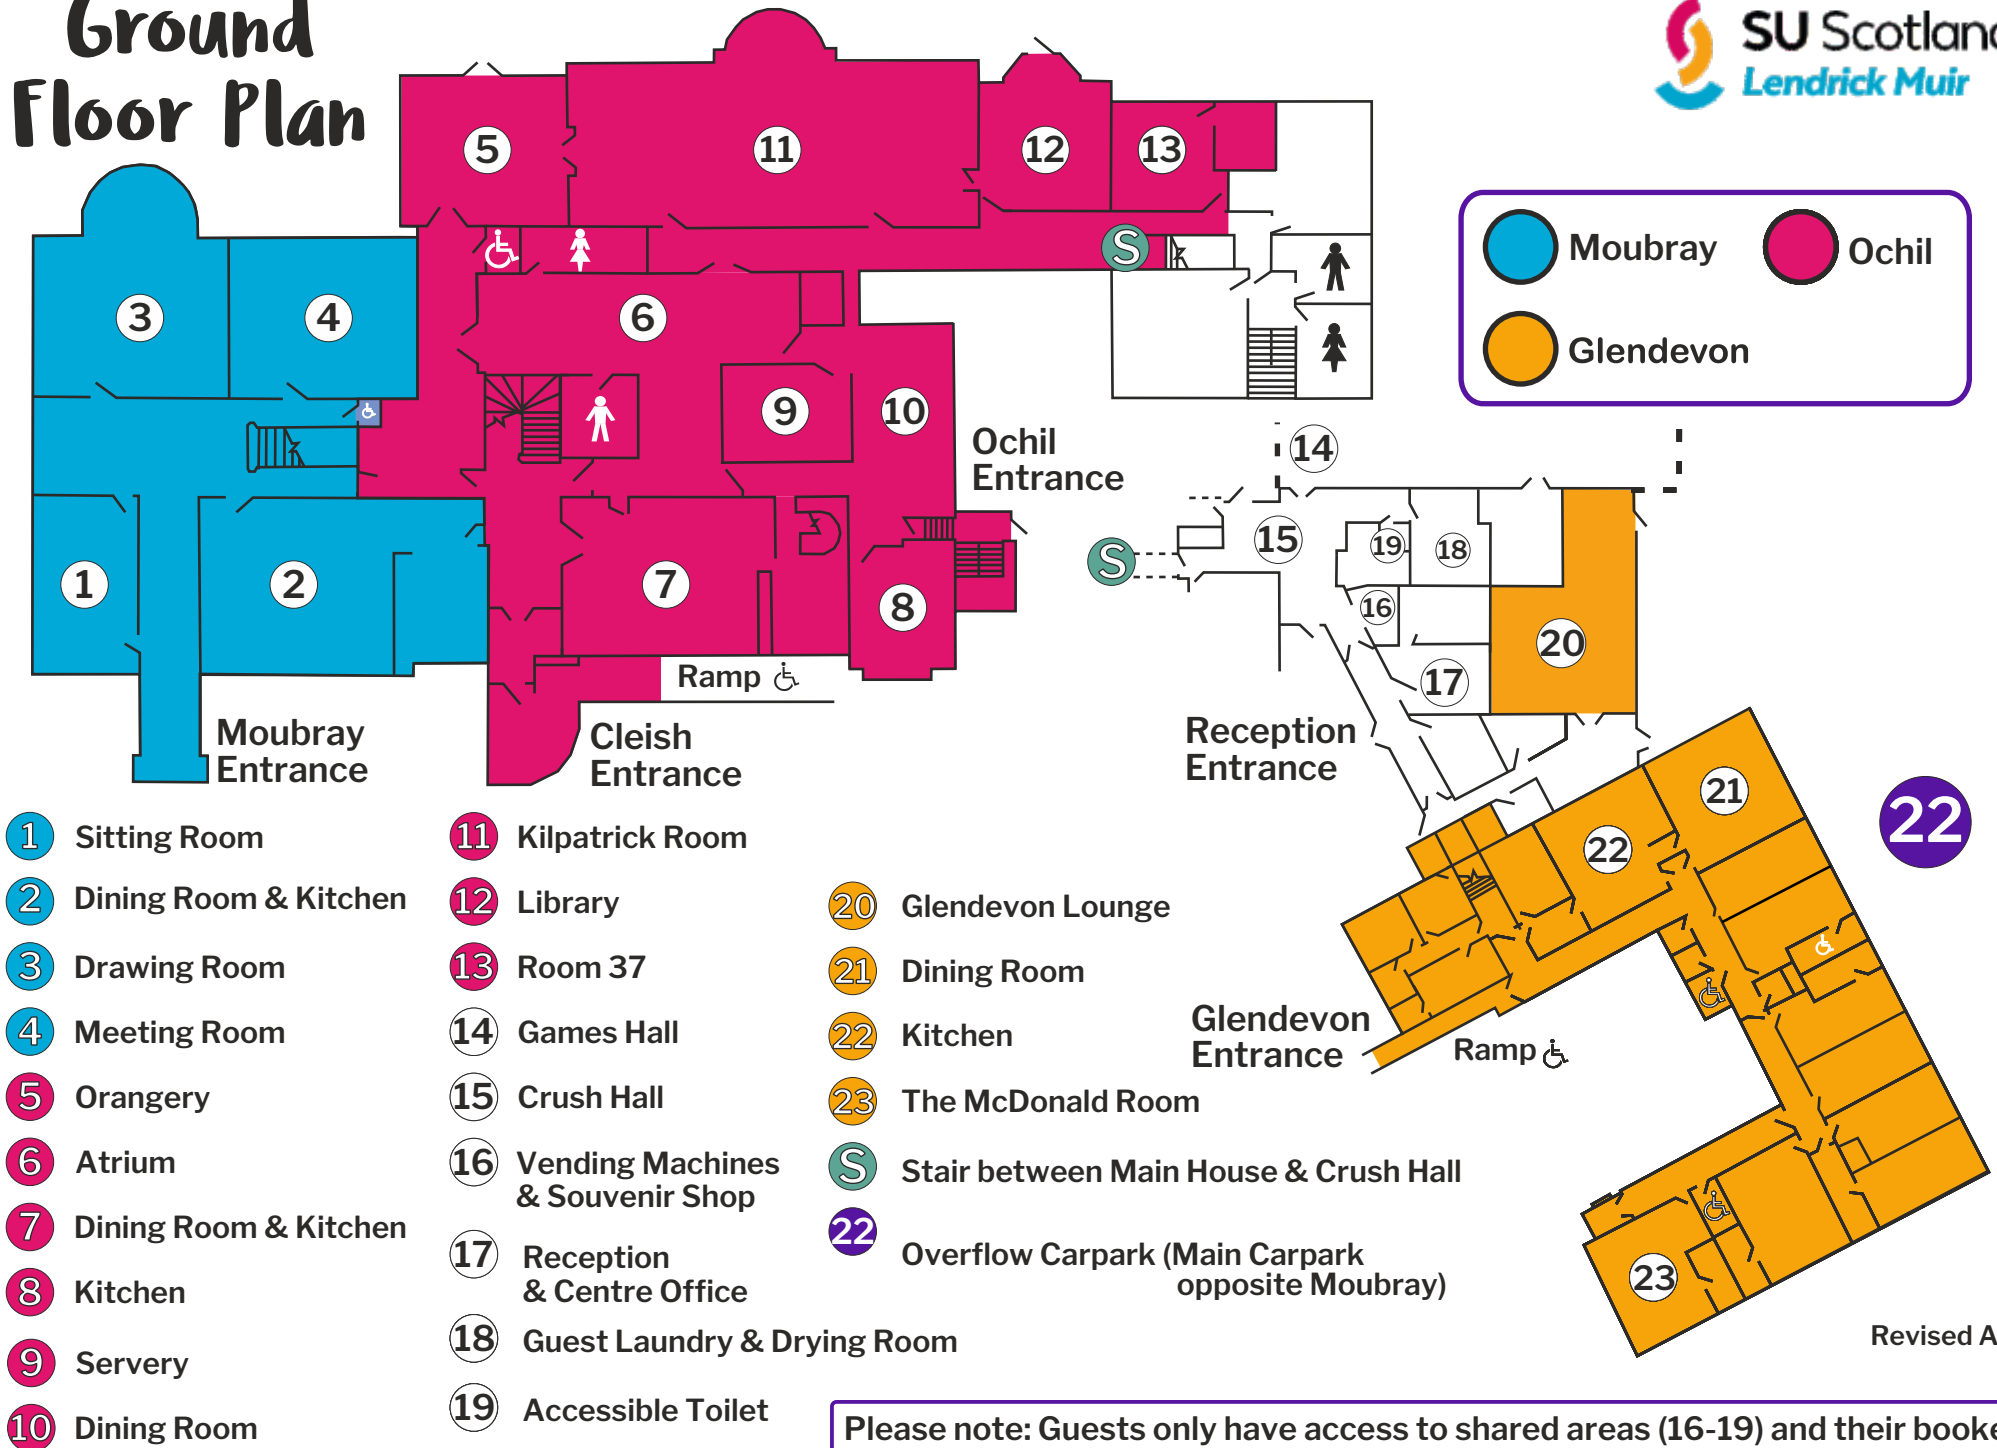

Ground Floor Plan

Please note: Guests only have access to shared areas (16-19) and their booked unit.