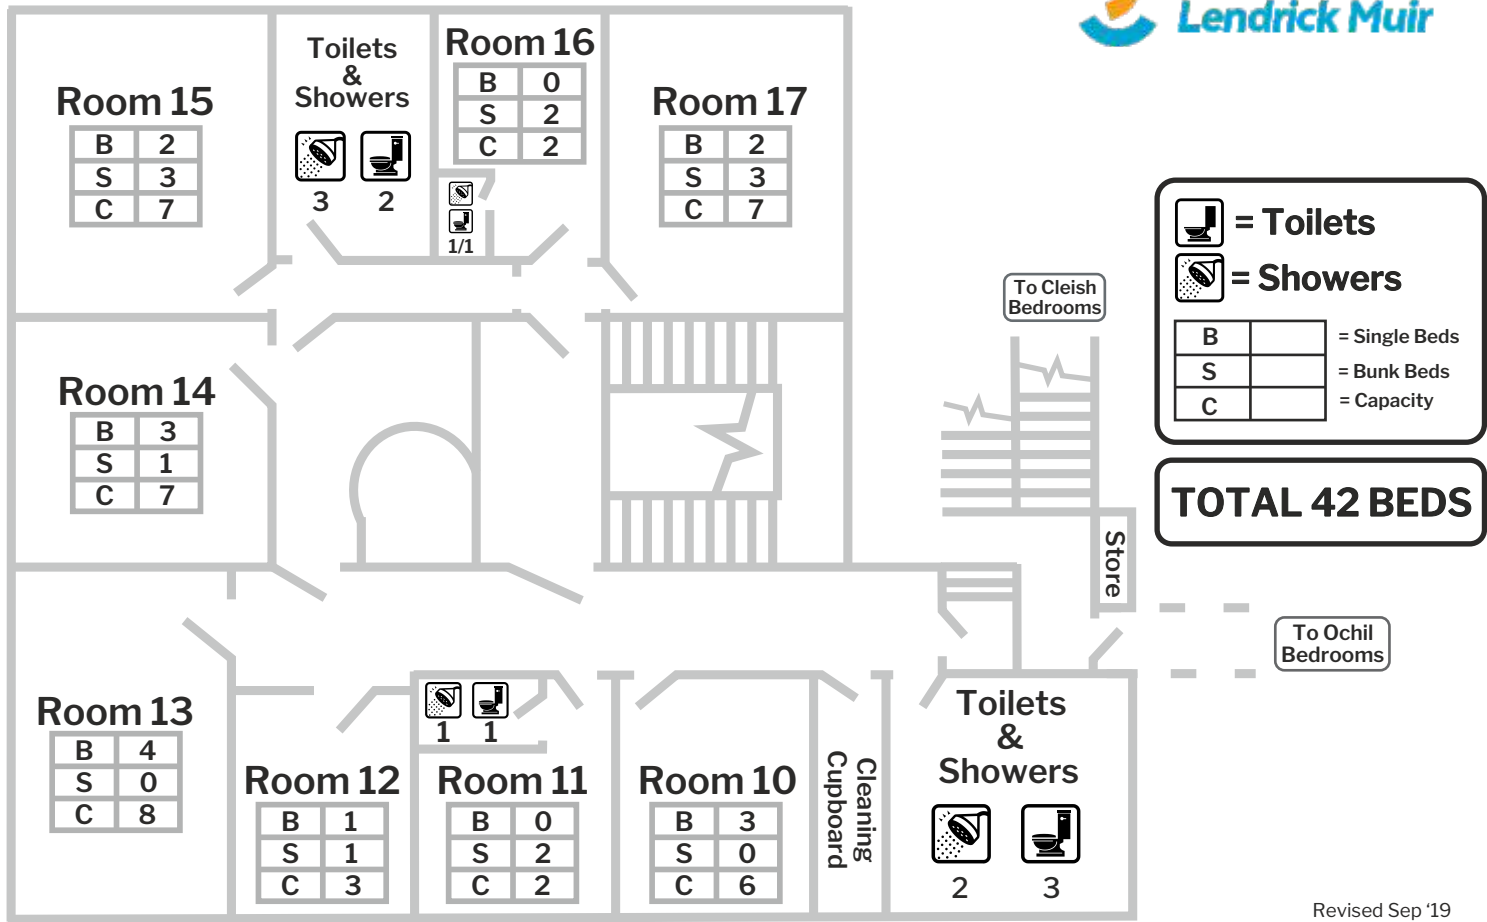

Ground Floor Plan

Revised April '21

Please note: Guests only have access to shared areas (16-19) and their booked unit.

Moubray Bedrooms

Revised Sep '19