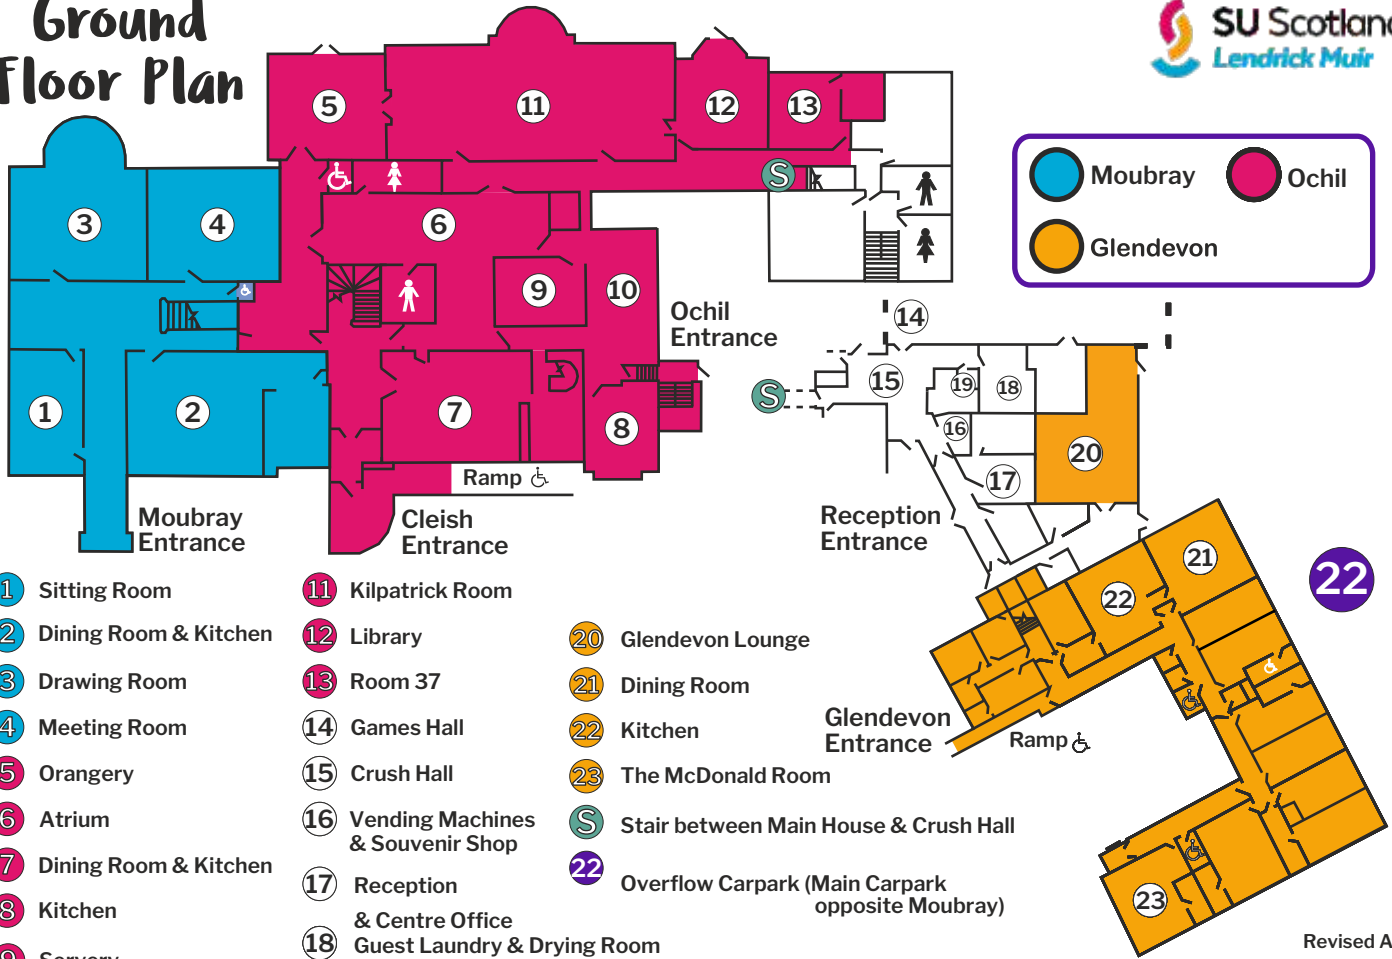

Ground Floor Plan

Revised April '21

Please note: Guests only have access to shared areas (16-19) and their booked unit.

Moubray Bedrooms

Revised Sep '19